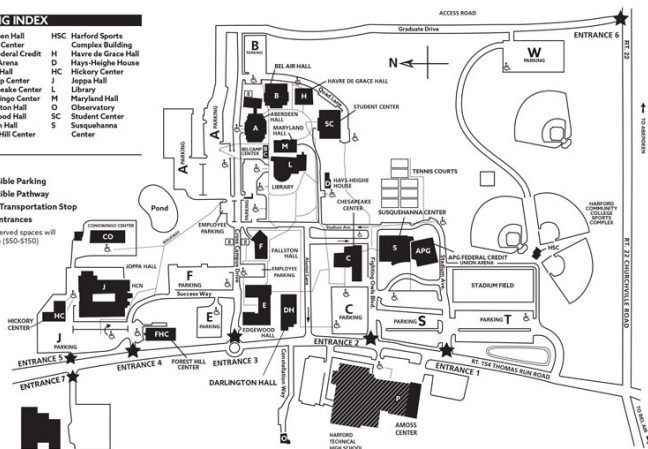

CAMPUS MAP

Campus Map PDF (<https://catalog.harford.edu/campus-map/CampusMap.pdf>)

BUILDING INDEX

19-0115 - Rev. 10/2018